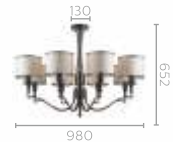

🏠 Application	Centerpiece
🎨 Color & Material	Brown brush & Metal, fabric
💡 Lamp base & wattage	Tornado E27, 24W X 8 not included
💡 Lumen	-
⚙️ Extra Features	Built-in VariLume technology
📄 12 NC Code	915004018501
₹ MRP	50,300/-