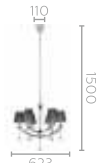

COMMERCIAL CODE

59083/11

myLiving

Application	Ceiling light
Color & Material	Chrome & Glass, metal
Lamp base & wattage	LED 48W included, 2700K, 4000K
Lumen	3700lm
Extra Features	VariLume , tunable white
12 NC Code	915004570201
MRP	45000/-

59086/11

Application	Ceiling light
Color & Material	Chrome & Glass, metal
Lamp base & wattage	LED 44W included, 2700K, 4000K
Lumen	3100lm
Extra Features	VariLume , tunable white
12 NC Code	915004570401
MRP	39900/-

59087/11

COMMERCIAL CODE

30899/21

myLiving

Application	Suspension light
Color & Material	Metallic black & Glass, crystal
Lamp base & wattage	Eco Halogen E14, 42W X 4 not included
Lumen	-
Extra Features	Adjustable height
12 NC Code	915004312801
MRP	20125/-

30690/31

Application	Centerpiece
Color & Material	White & Metal, crystal
Lamp base & wattage	Eco Halogen E14, 42W X 6 not included
Lumen	-
Extra Features	Adjustable height
12 NC Code	915004269501
MRP	27500/-

30699/30

COMMERCIAL CODE

36680/31

myLiving

Application	Suspension light
Color & Material	White & Metal, fabric
Lamp base & wattage	Tornado E14, 12W X 5 not included
Lumen	-
Extra Features	crystal ornamentation
12 NC Code	915004072101
MRP	25,500/-

36682/31

Application	Wall light
Color & Material	White & Metal, fabric
Lamp base & wattage	Tornado E14, 12W X 2 not included
Lumen	-
Extra Features	On-base switch, crystal
12 NC Code	915004072001
MRP	13,500/-

36681/30

*Dimmable with separately available commercial trailing-edge dimmers.