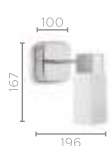

Application	Wall light
Color & Material	Chrome & Metal, glass
Lamp base & wattage	Tornado E14, 12W not included
Lumen	–
Extra Features	IP21 – bathroom safe
12 NC Code	915004111101
MRP	1495/-

32045/11