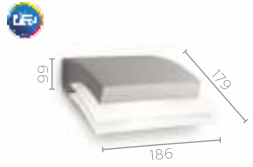

Application	Wall light
Color & Material	Gray & Aluminum
Lamp base & wattage	LED 7.5W included, 2700K
Lumen	325lm
Extra Features	Dimmable*, weather proof - IP44
12 NC Code	915004107101
MRP	10800/-

17515/87