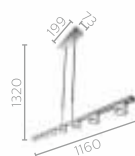

Application	Wall light	Suspension light	Ceiling light
Color & Material	Aluminum	Chrome & Aluminum, glass	White & Aluminum
Lamp base & wattage	LED 7.5W included, 4000K	LED 2.5W X 8 included, 4000K	LED 2.5W X 9 included, 4000K
Lumen	350lm (light source)	920lm (light source)	1035lm (light source)
Extra Features	on-base switch, dimmable*	Adjustable height, dimmable*	Dimmable*
12 NC Code	915003724201	915003719501	915003718301
MRP	10063/-	29440	16790/-