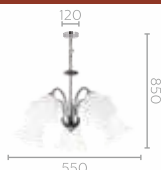

Application	Suspension light
Color & Material	Nickel & Floral blown glass, metal
Lamp base & wattage	Ambiance E27, 8W X 5 not included
Lumen	-
Extra Features	Adjustable height
12 NC Code	915001812504
MRP	4543/-

36997/17