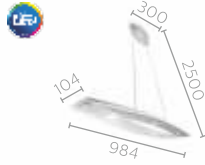

myLiving

Application	Suspension light	Ceiling light	Suspension light
Color & Material	Aluminum	Aluminum & Glass	Aluminum & Glass
Lamp base & wattage	LED 7.5W X 3 included, 2100K - 2700K	LED 7.5W X 3 included, 2700K, 4000K	LED 7.5W X 3 included, 2500K - 3450K
Lumen	1050lm (light source)	1050lm (light source)	1050lm (light source)
Extra Features	Adjustable height, DimTone*	Dimmable*	Adjustable height, dimmable*
12 NC Code	915004150401	915002675001	915002674401
MRP	38400/-	30480/-	43560/-