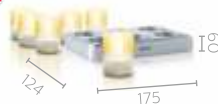

COMMERCIAL CODE   **31009/31 Wish**   **31010/31 Vivid**   **69126/60 Tea Lights**

myLiving

Application	Candle light	Candle light	Candle lights
Color & Material	White & Synthetics	White & Synthetics	Clear & Glass
Lamp base & wattage	LED 0.06W X 8 included	RGB LED 0.18W included	LED 0.12W X 6 included
Lumen	-	-	-
Extra Features	Cool to touch	Color changeable, tilt to on/off	Tilt to on/off, induction charger
12 NC Code	915004097401	915004097301	915002440201
MRP	1320/-	1320/-	8050/-