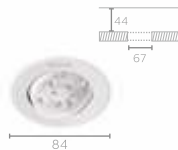

Spotlight

Application	Accent light
Color & Material	White & Aluminium
Lamp base & wattage	LED 3W 2700K, 4000K
Dimension (L X W X H) mm	84 x 84 x 44mm, Ø67
Lumen	200lm, 220lm
Extra Features	Adjustable head
12 NC Code	915004568201
MRP	1150/-

Application	Accent light
Color & Material	White & Aluminium
Lamp base & wattage	LED 5W 2700K, 4000K
Dimension (L X W X H) mm	108 x 108 x 48mm, Ø93
Lumen	340lm, 360lm
Extra Features	Adjustable head
12 NC Code	915004568801
MRP	1350/-

Application	Spotlight
Color & Material	White & Aluminum, Synthetics
Lamp base & wattage	LED 7W 3000k
Dimension (L X W X H) mm	94 x 94 x 52mm, Ø82
Lumen	400lm, 450lm
Extra Features	-
12 NC Code	919215850155
MRP	1500/-