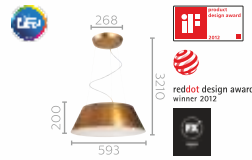

COMMERCIAL CODE

48018

48019

48020

myLiving

Application	Pendant	Pendant	Wall light
Color & Material	Black, gold & metal	Chrome, White & metal	Brown Brush & Metal
Lamp base & wattage	1*23W	-	LED 9W 3000K
Dimension (L X W X H) mm	300X230X1300mm	250X250X1300mm	317X120X35mm
Lumen	-	-	350lm
Extra Features	-	-	Jal Inspired
12 NC Code	919215850322	919215850310	919215850291
MRP	2200/-	2300/-	2000/-

COMMERCIAL CODE

40755/93 Ecliptic

40550/01

40550/30

myLiving

Application	Suspension light	Suspension light	Suspension light
Color & Material	Black & Metal	Brass & Metal	Black & Metal
Lamp base & wattage	LED 40W included, 2700K	LED 2.5W X 24 included, 2700K	LED 2.5W X 24 included, 2700K
Lumen	1800lm	2760lm	2760lm
Extra Features	Adjustable height, dimmable*	Dimmable*	Dimmable*
12 NC Code	915004430301	915003725201	915003725301
MRP	59500/-	54970/-	54970/-

COMMERCIAL CODE

50004/31 Blossom

50005/31 Blossom

myLiving