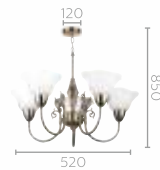

🏠 Application	Suspension light
🎨 Color & Material	Bronze & Floral blown glass, metal
💡 Lamp base & wattage	Ambiance E27, 8W X 5 not included
💡 Lumen	-
⚙️ Extra Features	Adjustable height
📄 12 NC Code	915002772601
₹ MRP	8424/-

37934/06