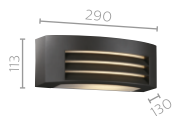

Application	Wall light	Wall light	Wall light
Color & Material	Anthracite & Aluminum	Gray & Aluminum	Anthracite & Aluminum
Lamp base & wattage	Essential E27, 23W not included	Essential E27, 23W not included	Essential E27, 23W not included
Lumen	Weather proof - IP44	Weather proof - IP44	-
Extra Features			Weather proof - IP44
12 NC Code	915002238401	915002238301	915000091701
MRP	3000/-	3000/-	2160/-

COMMERCIAL CODE	17130/87(EWP300)	71797/31(EWC300)	71797/93(EWC300)

myGarden