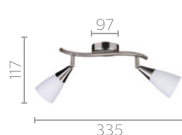

COMMERCIAL CODE

52161/06 (FWG306)

52162/17 (FCG311)

52162/06 (FCG311)

myLiving

🏠 Application	Wall light	Spot light	Spot light
🎨 Color & Material	Bronze & Glass, metal	Matt chrome & Glass, metal	Bronze & Glass, metal
💡 Lamp base & wattage	Tornado E14, 12W not included	Tornado E14, 12W X 2 not included	Tornado E14, 12W X 2 not included
💡 Lumen	-	-	-
⚙️ Extra Features	On-line switch	-	-
📄 12 NC Code	915002152901	915002153201	915002153101
₹ MRP	1955/-	2875/-	2875/-

COMMERCIAL CODE

52160/17 (FCG310)

30913/87

30913/87 (extension)

myLiving