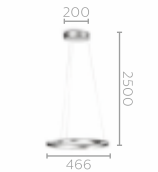

🏠 Application	Wall light
🎨 Color & Material	White & Aluminum
💡 Lamp base & wattage	LED 2.5W X 2 included, 2700K, 4000K
☀️ Lumen	230lm (light source)
⚙️ Extra Features	On-base switch
📄 12 NC Code	915000031502
₹ MRP	6480/-

🏠 Application	Wall light
🎨 Color & Material	Gray & Aluminum
💡 Lamp base & wattage	LED 2.5W included, 2700K, 4000K
☀️ Lumen	115lm (light source)
⚙️ Extra Features	On-base switch
📄 12 NC Code	915002700002
₹ MRP	5280/-

🏠 Application	Wall light
🎨 Color & Material	Black & Aluminum
💡 Lamp base & wattage	LED 2.5W included, 2700K, 4000K
☀️ Lumen	115lm (light source)
⚙️ Extra Features	On-base switch
📄 12 NC Code	915002699901
₹ MRP	5280/-

COMMERCIAL CODE

69055/48

56240/31 Star

56242/31 Star

myLiving