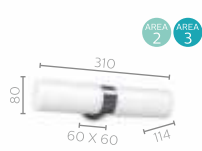

🏠 Application	Wall light
🎨 Color & Material	3 layered glass
💡 Lamp base & wattage	Candle E14, 40W X 2 not included
💡 Lumen	–
🛡️ Extra Features	IP44 – bathroom safe
📄 12 NC Code	915000113201
₹ MRP	2700/-