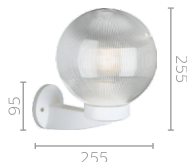

Application	Wall light	Wall light	Wall light
Color & Material	Light gray & Aluminum	White & Synthetics	Black & Synthetics
Lamp base & wattage	Essential E27, 23W not included	Tornado E27, 24W not included	Tornado E27, 24W not included
Lumen	-	-	-
Extra Features	Weather proof - IP44	Weather proof - IP44	Weather proof - IP44
12 NC Code	915000091601	915000091901	915000091801
MRP	2160/-	1500/-	1500/-