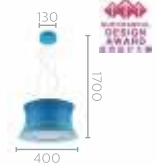

COMMERCIAL CODE

50036/34 Jars

60201/34 Slices

60201/35 Slices

myLiving

Application	Suspension light	Suspension light	Suspension light
Color & Material	Yellow, blue & Glass, metal	Yellow & Synthetics, metal	Blue & Synthetics, metal
Lamp base & wattage	E27, CFLi 24W or LED 10W not included	Tornado E27, 24W X 3 not included	Tornado E27, 24W X 3 not included
Lumen	-	-	-
Extra Features	Changeable shade	Adjustable height	Adjustable height
12 NC Code	915004449201	915004305801	915004305701
MRP	4200/-	24150/-	24150/-

COMMERCIAL CODE

60202/34 Slices

60202/35 Slices

42938/30

myLiving