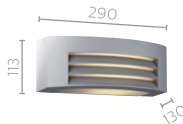

Application	Wall light	Wall light	Wall light
Color & Material	Anthracite & Aluminum	Gray & Aluminum	Anthracite & Aluminum
Lamp base & wattage	Essential E27, 23W not included	Essential E27, 23W not included	Essential E27, 23W not included
Lumen	Weather proof - IP44	Weather proof - IP44	-
Extra Features			Weather proof - IP44
12 NC Code	915002238401	915002238301	915000091701
MRP	3000/-	3000/-	2160/-

COMMERCIAL CODE	17130/87(EWP300)	71797/31(EWC300)	71797/93(EWC300)

myGarden