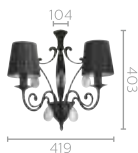

36681/30

\*Dimmable with separately available commercial trailing-edge dimmers.

COMMERCIAL CODE

36680/30

36682/30

30898/21

myLiving

Application	Suspension light	Wall light	Ceiling light
Color & Material	Black & Metal, fabric	Black & Metal, fabric	Metallic black & Glass, crystal
Lamp base & wattage	Tornado E14, 12W X 5 not included	Tornado E14, 12W X 2 not included	Eco Halogen E14, 42W X 4 not included
Lumen	-	-	-
Extra Features	crystal ornamentation	On-base switch, crystal	-
12 NC Code	915004071701	915004071601	915004312701
MRP	25,500/-	13,500/-	15,500/-