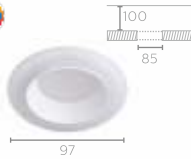

COMMERCIAL CODE

71155/31, 71156/31

Smart

Application	Down light
Color & Material	White & Aluminium & synthetics
Lamp base & wattage	LED 8.5W included, 6500K - 2700K - 4000K
Lumen	320lm, 410lm, 370lm
Extra Features	tunable white (wall dimmer incl. for 71155)
12 NC Code	91500422201
MRP	8475/-

COMMERCIAL CODE

90112/27, 90112/65