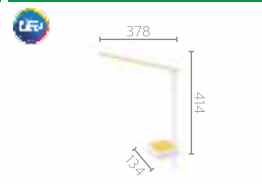

COMMERCIAL CODE

71663/96 Spade Plus

31668/34 Vane

30508/30 Dandelion

Desk light

🏠 Application	Desk light
🎨 Color & Material	Purple & Aluminum, synthetics
💡 Lamp base & wattage	LED 6W included, 4000K, 6500K
☀️ Lumen	410lm
⚙️ Extra Features	4-step dimming, USB charger
📄 12 NC Code	915004493001
₹ MRP	5500/-

🏠 Application	Desk light
🎨 Color & Material	Yellow & Synthetics, metal
💡 Lamp base & wattage	LED 4.5W included, 6500K
☀️ Lumen	-
⚙️ Extra Features	3-step tap control dimming
📄 12 NC Code	915004383501
₹ MRP	5000/-

🏠 Application	Desk light
🎨 Color & Material	Black & Steel, synthetics
💡 Lamp base & wattage	Genie E27, 11W included, 6500K
☀️ Lumen	-
⚙️ Extra Features	-
📄 12 NC Code	915004134101
₹ MRP	2500/-

🏠 Application	Desk light
🎨 Color & Material	Black & Steel, synthetics
💡 Lamp base & wattage	Genie E27, 11W included, 6500K
☀️ Lumen	-
⚙️ Extra Features	-
📄 12 NC Code	915004134101
₹ MRP	2500/-