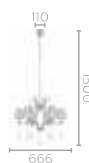

30690/31

Application	Centerpiece
Color & Material	White & Metal, crystal
Lamp base & wattage	Eco Halogen E14, 42W X 6 not included
Lumen	-
Extra Features	Adjustable height
12 NC Code	915004269501
MRP	27500/-