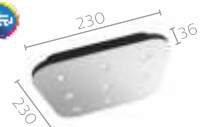

Application	Wall light	Suspension light	Ceiling light
Color & Material	Aluminum	Chrome & Aluminum, glass	White & Aluminum
Lamp base & wattage	LED 7.5W included, 4000K	LED 2.5W X 8 included, 4000K	LED 2.5W X 9 included, 4000K
Lumen	350lm (light source)	920lm (light source)	1035lm (light source)
Extra Features	on-base switch, dimmable*	Adjustable height, dimmable*	Dimmable*
12 NC Code	915003724201	915003719501	915003718301
MRP	10063/-	29440	16790/-