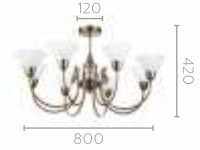

🏠 Application	Centerpiece
🎨 Color & Material	Bronze & Floral blown glass, metal
💡 Lamp base & wattage	Ambiance E27, 8W X 8 not included
💡 Lumen	-
⚙️ Extra Features	-
📄 12 NC Code	915002776101
₹ MRP	13225/-

COMMERCIAL CODE

37932/06

myLiving