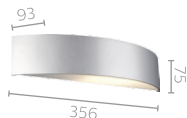

Application	Wall light	Wall light	Wall light
Color & Material	Light gray & Aluminum	White & Synthetics	Black & Synthetics
Lamp base & wattage	Essential E27, 23W not included	Tornado E27, 24W not included	Tornado E27, 24W not included
Lumen	-	-	-
Extra Features	Weather proof - IP44	Weather proof - IP44	Weather proof - IP44
12 NC Code	915000091601	915000091901	915000091801
MRP	2160/-	1500/-	1500/-