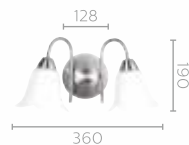

Application	Wall light
Color & Material	Nickel & Floral blown glass, metal
Lamp base & wattage	Ambiance E27, 8W X 2 not included
Lumen	-
Extra Features	-
12 NC Code	915002774901
MRP	2444/-