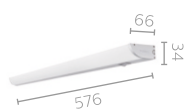

38110/14

🏠 Application	Wall light
🎨 Color & Material	Gray & Synthetics, metal
💡 Lamp base & wattage	T5, 14W not included
💡 Lumen	-
⚙️ Extra Features	-
📄 12 NC Code	915003698801
₹ MRP	1208/-

38112/31

🏠 Application	Wall light
🎨 Color & Material	Gray & Synthetics, metal
💡 Lamp base & wattage	T5, 14W not included
💡 Lumen	-
⚙️ Extra Features	On-base switch
📄 12 NC Code	915003670301
₹ MRP	1093/-