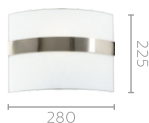

🏠 Application	Suspension light	Wall light	Wall light
🎨 Color & Material	Matt chrome & Glass, metal	Matt chrome & Glass, metal	Matt chrome & Glass, metal
💡 Lamp base & wattage	Tornado E27, 24W X 3 not included	Tornado E27, 24W not included	Tornado E14, 12W not included
💡 Lumen	-	-	-
🌟 Extra Features	Adjustable height	-	On-line switch
📏 12 NC Code	915000050001	915000049101	915002153001
₹ MRP	6383/-	2869/-	1955/-