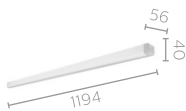

COMMERCIAL CODE

38109/93

myLiving

🏠 Application	Wall light
🎨 Color & Material	Gray & Synthetics, metal
💡 Lamp base & wattage	T5, 28W not included
💡 Lumen	-
⚙️ Extra Features	-
📄 12 NC Code	915003698701
₹ MRP	1725/-

38110/14