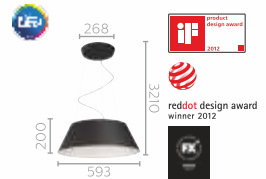

COMMERCIAL CODE

48018

48019

48020

myLiving

Application	Pendant	Pendant	Wall light
Color & Material	Black, gold & metal	Chrome, White & metal	Brown Brush & Metal
Lamp base & wattage	1*23W	-	LED 9W 3000K
Dimension (L X W X H) mm	300X230X1300mm	250X250X1300mm	317X120X35mm
Lumen	-	-	350lm
Extra Features	-	-	Jal Inspired
12 NC Code	919215850322	919215850310	919215850291
MRP	2200/-	2300/-	2000/-

COMMERCIAL CODE

40755/93 Ecliptic

40550/01

40550/30

myLiving

Application	Suspension light	Suspension light	Suspension light
Color & Material	Black & Metal	Brass & Metal	Black & Metal
Lamp base & wattage	LED 40W included, 2700K	LED 2.5W X 24 included, 2700K	LED 2.5W X 24 included, 2700K
Lumen	1800lm	2760lm	2760lm
Extra Features	Adjustable height, dimmable*	Dimmable*	Dimmable*
12 NC Code	915004430301	915003725201	915003725301
MRP	59500/-	54970/-	54970/-

COMMERCIAL CODE

50004/31 Blossom

50005/31 Blossom

myLiving