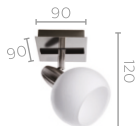

🏠 Application	Spot light	Ceiling light	Wall light
🎨 Color & Material	Matt chrome & Glass, metal	White & Glass	Beige & Glass, fabric
💡 Lamp base & wattage	Tornado E14, 8W not included	Tornado E27, 24W X 2 not included	Essential E27, 23W not included
📏 Dimension (L X W X H) mm		400 X 400 X 135mm	
💡 Lumen	-	-	-
⚙️ Extra Features	On-base switch	Philips bug shield design	-
📄 12 NC Code	915002153701	915001960504	915000063501
₹ MRP	1668/-	4255/-	1898/-