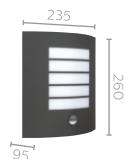

🏠 Application	Wall light
🎨 Color & Material	Anthracite & Synthetics, metal
💡 Lamp base & wattage	Essential E27, 23W not included
💡 Lumen	-
🛡️ Extra Features	IP44, motion & daylight sensor
📄 12 NC Code	915000130103
₹ MRP	3240/-

COMMERCIAL CODE

16245/87

myGarden