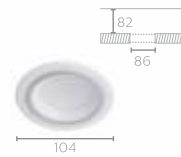

Value

Application	Down light
Color & Material	White & Aluminum, synthetics
Lamp base & wattage	LED 10W included, 2700K, 6500K
Lumen	550lm, 600lm
Extra Features	Built-in VariLume technology
12 NC Code	915004892601
MRP	2300/-

Application	Down light
Color & Material	White & Aluminum, synthetics
Lamp base & wattage	LED 8W included, 2700K 4000K, 6500K
Lumen	380lm, 420lm, 450lm
Extra Features	Night glow ring light, dimmable
12 NC Code	915004210601
MRP	3390/-

Application	Down light
Color & Material	White & Aluminum, synthetics
Lamp base & wattage	LED 8W included, 2700K 4000K, 6500K
Lumen	380lm, 420lm, 450lm
Extra Features	Night glow ring light, dimmable with wall dimmer incl.
12 NC Code	915004221601
MRP	7910/-

COMMERCIAL CODE

45050/31, 45051/31