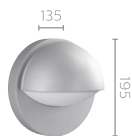

COMMERCIAL CODE

17173/47

myGarden

🏠 Application	Wall light
🎨 Color & Material	Inox & Stainless steel, glass
💡 Lamp base & wattage	Tornado E14, 12W not included
💡 Lumen	-
🛡️ Extra Features	Weather proof - IP44
📄 12 NC Code	915002238901
₹ MRP	2160/-

17173/30

🏠 Application	Wall light
🎨 Color & Material	Black & Stainless steel, glass
💡 Lamp base & wattage	Tornado E14, 12W not included
💡 Lumen	-
🛡️ Extra Features	Weather proof - IP44
📄 12 NC Code	915002238801
₹ MRP	1980/-

17014/93

🏠 Application	Wall light
🎨 Color & Material	Anthracite & Synthetics, metal
💡 Lamp base & wattage	Essential E27, 23W not included
💡 Lumen	-
🛡️ Extra Features	IP44, motion & daylight sensor
📄 12 NC Code	915000130103
₹ MRP	3240/-

COMMERCIAL CODE

16245/87

myGarden

🏠 Application	Wall light
🎨 Color & Material	Gray & Metal, synthetics
💡 Lamp base & wattage	Tornado E27, 12W not included
💡 Lumen	-
🛡️ Extra Features	Weather proof - IP44
📄 12 NC Code	915002145704
₹ MRP	1980/-

COMMERCIAL CODE

Grace

myLiving

🏠 Application	Wall light
🎨 Color & Material	White & Metal, Synthetics
💡 Lamp base & wattage	1XB22 20W Not included
📏 Dimension (L X W X H) mm	290 x 140 x 245mm
💡 Lumen	-
🛡️ Extra Features	-
📄 12 NC Code	919215850005
₹ MRP	825/-

Stylo

🏠 Application	Wall light
🎨 Color & Material	White & Metal, Synthetics
💡 Lamp base & wattage	1XB22 20W Not included
📏 Dimension (L X W X H) mm	290 x 140 x 245mm
💡 Lumen	-
🛡️ Extra Features	-
📄 12 NC Code	919215850004
₹ MRP	770/-

Trendo

🏠 Application	Wall light
🎨 Color & Material	White & Metal, Synthetics
💡 Lamp base & wattage	1XB22 20W Not included
📏 Dimension (L X W X H) mm	290 x 140 x 245mm
💡 Lumen	-
🛡️ Extra Features	-
📄 12 NC Code	919215850012
₹ MRP	1485/-