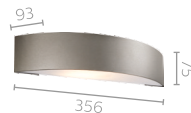

Application	Wall light	Wall light	Wall light
Color & Material	Anthracite & Aluminum	Gray & Aluminum	Anthracite & Aluminum
Lamp base & wattage	Essential E27, 23W not included	Essential E27, 23W not included	Essential E27, 23W not included
Lumen	Weather proof - IP44	Weather proof - IP44	-
Extra Features			Weather proof - IP44
12 NC Code	915002238401	915002238301	915000091701
MRP	3000/-	3000/-	2160/-

COMMERCIAL CODE	17130/87(EWP300)	71797/31(EWC300)	71797/93(EWC300)

myGarden