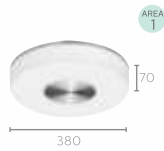

myKitchen –
Contemporary Chic