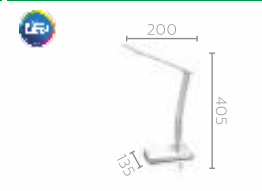

COMMERCIAL CODE

70048/34 Carl

69195/30 iCareV10.1

69195/31 iCareV10.1

Desk light

🏠 Application	Desk light
🎨 Color & Material	Yellow & Aluminium, synthetics
💡 Lamp base & wattage	E27, 11W included, 6500K
☀️ Lumen	-
⚙️ Extra Features	Flexible rubberized gooseneck
📄 12 NC Code	915004383801
₹ MRP	1150/-

🏠 Application	Desk light
🎨 Color & Material	Black & Aluminium, synthetics
💡 Lamp base & wattage	LED 5W included, 6500K
☀️ Lumen	-
⚙️ Extra Features	Slide dimmer, USB charger
📄 12 NC Code	915002421902
₹ MRP	8500/-

🏠 Application	Desk light
🎨 Color & Material	White & Aluminium, synthetics
💡 Lamp base & wattage	LED 5W included, 6500K
☀️ Lumen	-
⚙️ Extra Features	Slide dimmer, USB charger
📄 12 NC Code	915002422002
₹ MRP	8500/-

🏠 Application	Desk light
🎨 Color & Material	White & Aluminium, synthetics
💡 Lamp base & wattage	LED 5W included, 6500K
☀️ Lumen	-
⚙️ Extra Features	Slide dimmer, USB charger
📄 12 NC Code	915002422002
₹ MRP	8500/-

*Dimmable with separately available commercial trailing-edge dimmers.