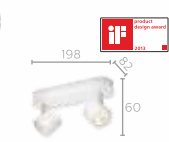

🏠 Application	Wall light
🎨 Color & Material	White & Aluminum
💡 Lamp base & wattage	LED 2.5W X 2 included, 2700K, 4000K
☀️ Lumen	230lm (light source)
⚙️ Extra Features	On-base switch
📄 12 NC Code	915000031502
₹ MRP	6480/-

🏠 Application	Wall light
🎨 Color & Material	Gray & Aluminum
💡 Lamp base & wattage	LED 2.5W included, 2700K, 4000K
☀️ Lumen	115lm (light source)
⚙️ Extra Features	On-base switch
📄 12 NC Code	915002700002
₹ MRP	5280/-

🏠 Application	Wall light
🎨 Color & Material	Black & Aluminum
💡 Lamp base & wattage	LED 2.5W included, 2700K, 4000K
☀️ Lumen	115lm (light source)
⚙️ Extra Features	On-base switch
📄 12 NC Code	915002699901
₹ MRP	5280/-

COMMERCIAL CODE

69055/48

56240/31 Star

56242/31 Star

myLiving