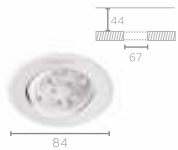

Spotlight

Application	Accent light
Color & Material	White & Aluminium
Lamp base & wattage	LED 3W 2700K, 4000K
Dimension (L X W X H) mm	84 x 84 x 44mm, Ø67
Lumen	200lm, 220lm
Extra Features	Adjustable head
12 NC Code	915004568201
MRP	1150/-

Application	Accent light
Color & Material	White & Aluminium
Lamp base & wattage	LED 5W 2700K, 4000K
Dimension (L X W X H) mm	108 x 108 x 48mm, Ø93
Lumen	340lm, 360lm
Extra Features	Adjustable head
12 NC Code	915004568801
MRP	1350/-

Application	Spotlight
Color & Material	White & Aluminum, Synthetics
Lamp base & wattage	LED 7W 3000k
Dimension (L X W X H) mm	94 x 94 x 52mm, Ø82
Lumen	400lm, 450lm
Extra Features	-
12 NC Code	919215850155
MRP	1500/-