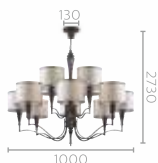

COMMERCIAL CODE

36408/43

myLiving

Application	Centerpiece
Color / Material	Brown brush & Metal, fabric
Lamp base & wattage	Tornado E27, 24W X 12 not included
Lumen	-
Extra Features	Adjustable height, VariLume
12 NC Code	915004018801
MRP	64,200/-

36403/43