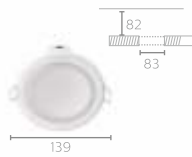

Value

Application	Down light
Color & Material	White & Aluminum, synthetics
Lamp base & wattage	LED 10W included, 2700K, 6500K
Lumen	550lm, 600lm
Extra Features	Built-in VariLume technology
12 NC Code	915004892601
MRP	2300/-

Application	Down light
Color & Material	White & Aluminum, synthetics
Lamp base & wattage	LED 8W included, 2700K 4000K, 6500K
Lumen	380lm, 420lm, 450lm
Extra Features	Night glow ring light, dimmable
12 NC Code	915004210601
MRP	3390/-

Application	Down light
Color & Material	White & Aluminum, synthetics
Lamp base & wattage	LED 8W included, 2700K 4000K, 6500K
Lumen	380lm, 420lm, 450lm
Extra Features	Night glow ring light, dimmable with wall dimmer incl.
12 NC Code	915004221601
MRP	7910/-

COMMERCIAL CODE

45050/31, 45051/31