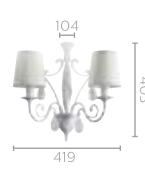

36682/31

Application	Wall light
Color & Material	White & Metal, fabric
Lamp base & wattage	Tornado E14, 12W X 2 not included
Lumen	-
Extra Features	On-base switch, crystal
12 NC Code	915004072001
MRP	13,500/-