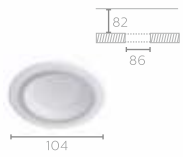

Value

Application	Down light
Color & Material	White & Aluminum, synthetics
Lamp base & wattage	LED 10W included, 2700K, 6500K
Lumen	550lm, 600lm
Extra Features	Built-in VariLume technology
12 NC Code	915004892601
MRP	2300/-

Application	Down light
Color & Material	White & Aluminum, synthetics
Lamp base & wattage	LED 8W included, 2700K 4000K, 6500K
Lumen	380lm, 420lm, 450lm
Extra Features	Night glow ring light, dimmable
12 NC Code	915004210601
MRP	3390/-

Application	Down light
Color & Material	White & Aluminum, synthetics
Lamp base & wattage	LED 8W included, 2700K 4000K, 6500K
Lumen	380lm, 420lm, 450lm
Extra Features	Night glow ring light, dimmable with wall dimmer incl.
12 NC Code	915004221601
MRP	7910/-

COMMERCIAL CODE

45050/31, 45051/31