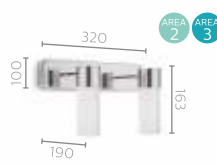

🏠 Application	Wall light
🎨 Color & Material	Chrome & Metal, glass
💡 Lamp base & wattage	Tornado E14, 12W X 2 not included
💡 Lumen	–
🛡️ Extra Features	IP44 – bathroom safe
📄 12 NC Code	915004110501
₹ MRP	3220/-

32049/11