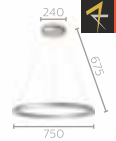

Application	Ceiling light	Ceiling light	Suspension light
Color & Material	Aluminum	Aluminum	Aluminum
Lamp base & wattage	LED 90W included, 4000K	LED 30W included, 2700K	LED 60W included, 2700K
Lumen	3700lm	1000lm	2000lm
Extra Features	Varilume, dimmable*	Dimmable*	Dimmable*, adjustable height
12 NC Code	915004416601	915004215901	915004216001
MRP	45900/-	18500/-	29800/-

COMMERCIAL CODE	53150/48	37241/11	32157/31

myLiving