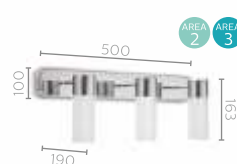

🏠 Application	Wall light
🎨 Color & Material	Chrome & Metal, glass
💡 Lamp base & wattage	Tornado E14, 12W X 3 not included
💡 Lumen	–
🛡️ Extra Features	IP44 – bathroom safe
📄 12 NC Code	915004110901
₹ MRP	4773/-

COMMERCIAL CODE

32081/31

myBathroom –
Contemporary Chic