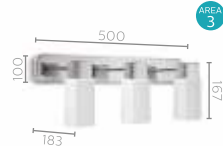

Application	Wall light
Color & Material	Chrome & Metal, glass
Lamp base & wattage	Tornado E14, 12W X 3 not included
Lumen	–
Extra Features	IP21 – bathroom safe
12 NC Code	915004111301
MRP	4198/-

COMMERCIAL CODE

32029/11

myBathroom –
Contemporary Chic