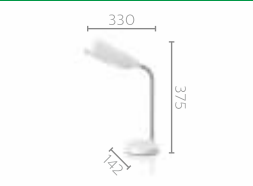

COMMERCIAL CODE	70049/31 Bob	71566/31 Packet	71566/93 Packet

Desk light

Application	Desk light	Desk light	Desk light
Color & Material	White & Aluminium, synthetics	White & Synthetics	Anthracite & Synthetics
Lamp base & wattage	E27, CFLi 11W included, 6500K	LED 3W included, 6500K	LED 3W included, 6500K
Lumen	-	-	-
Extra Features	Flexible rubberized gooseneck	Flexible rubberized gooseneck	Flexible rubberized gooseneck
12 NC Code	915004384301	915004392901	915004393101
MRP	1350/-	2650/-	2650/-