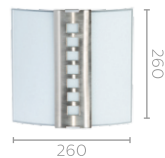

COMMERCIAL CODE

72894/31 (QCG304)

30088/67 (QCG319)

80813/67 (QWG302)

myLiving

🏠 Application	Ceiling light	Ceiling / Wall light	Wall light
🎨 Color & Material	White & Glass, synthetics	White & Glass	White & Glass, metal
💡 Lamp base & wattage	Tornado E27, 15W not included	Tornado E27, 24W not included	Tornado E27, 20W not included
💡 Lumen	-	-	-
🌟 Extra Features	-	-	-
📏 12 NC Code	915002165001	915002162101	915000062701
₹ MRP	1034/-	1150/-	1259/-

COMMERCIAL CODE

33134/01(QWG304)

80926/67 (QWG307)

myLiving