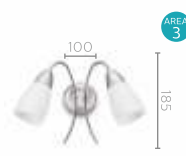

🏠 Application	Wall light
🎨 Color & Material	Chrome & Metal, glass
💡 Lamp base & wattage	Tornado E14, 12W X 2 not included
💡 Lumen	–
🛡️ Extra Features	IP21 – bathroom safe
📄 12 NC Code	915004111001
₹ MRP	3220/-

COMMERCIAL CODE

32047/11

myBathroom –
Contemporary Chic