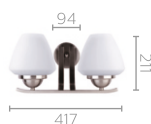

Application	Ceiling light
Color & Material	White & Metal, glass
Lamp base & wattage	Tornado E27, 24W X 4 not included
Lumen	-
Extra Features	Built-in VariLume technology
12 NC Code	915004017401
MRP	16215/-

Application	Wall light
Color & Material	White & Metal, glass
Lamp base & wattage	Tornado E27, 24W X 2 not included
Lumen	-
Extra Features	-
12 NC Code	915004017801
MRP	5980/-

Application	Wall light
Color & Material	White & Metal, glass
Lamp base & wattage	Tornado E27, 24W not included
Lumen	-
Extra Features	-
12 NC Code	915004017701
MRP	3795/-