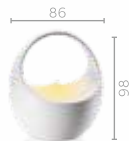

COMMERCIAL CODE   **70018/30 Micro**   **31007/31 Intimate**   **31008/31 Retreat**

myLiving

Application	Table light	Candle light	Candle light
Color & Material	Glossy white & Synthetics	White & Synthetics	White & Synthetics
Lamp base & wattage	LED 4.7W included	LED 0.06W X 2 included	LED 0.06W X 8 included
Lumen	70lm	-	-
Extra Features	64 colors, auto color change	Cool to touch, blow to on/off	Cool to touch, tilt to on/off
12 NC Code	915004247901	915004097501	915004097601
MRP	4025/-	1320/-	1320/-